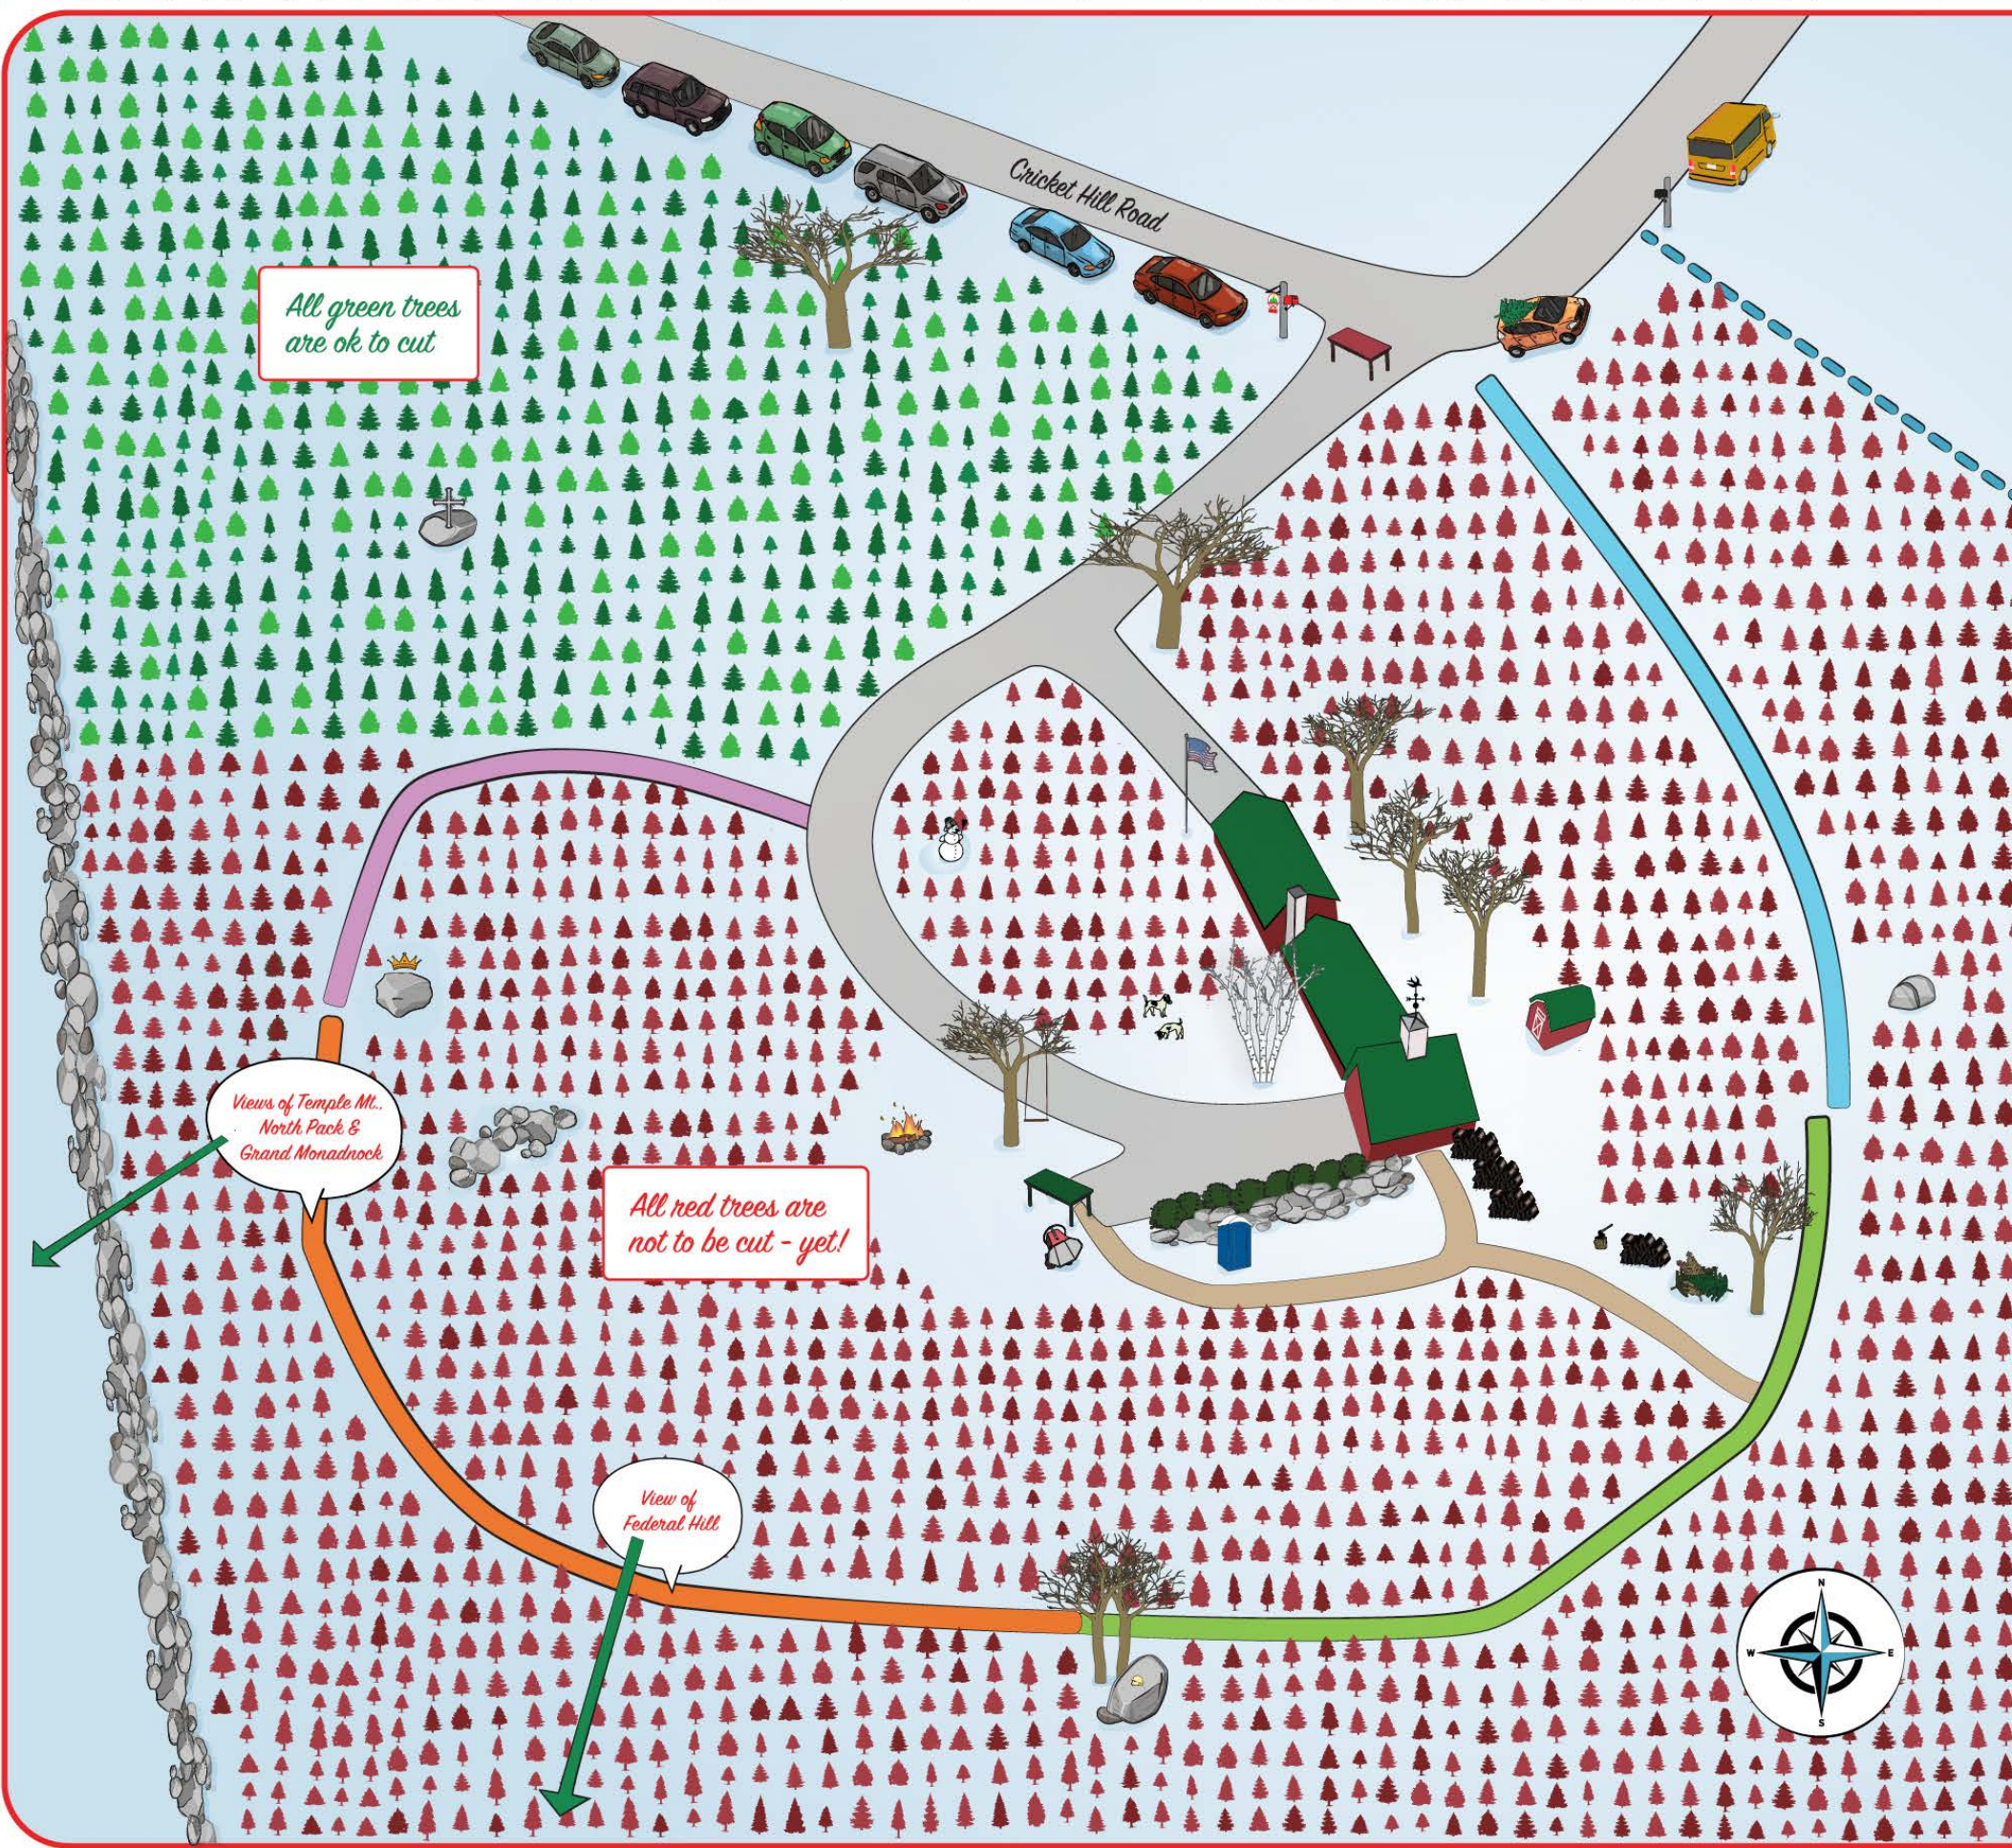

Live Tree On Die Farm

11 Cricket Hill Amherst, NH

All green trees are ok to cut

All red trees are not to be cut - yet!

Views of Temple Mt., North Peak & Grand Monadnock

View of Federal Hill

Sites

- Check in & Orientation
- Parking
- Approved Trees for Cutting
- Unapproved Trees for Cutting
- Ice Cream Rock
- Split Rock
- Sermon on the Mount Rock
- We Three Kings Camel Rock
- Tree Netting Station
- La Casita: Please Pay Here
- Restroom (Porta Potty)
- Rheindeer Rheena's Barn
- Hand-Warming Station & Refreshments
- The Sweetest Swing in Amherst
- Stone Wall Boundaries (please respect neighbor's land)
- Christmas Tree Recycling (January Bonfire)
- Property Line Boundary

Trails

- COOL RUNNINGS ROAD
- RISE 'N SHINE RUN
- PEACE BE THE JOURNEY
- VISTA WAY

Thanks for visiting Renee and John and Merry Christmas